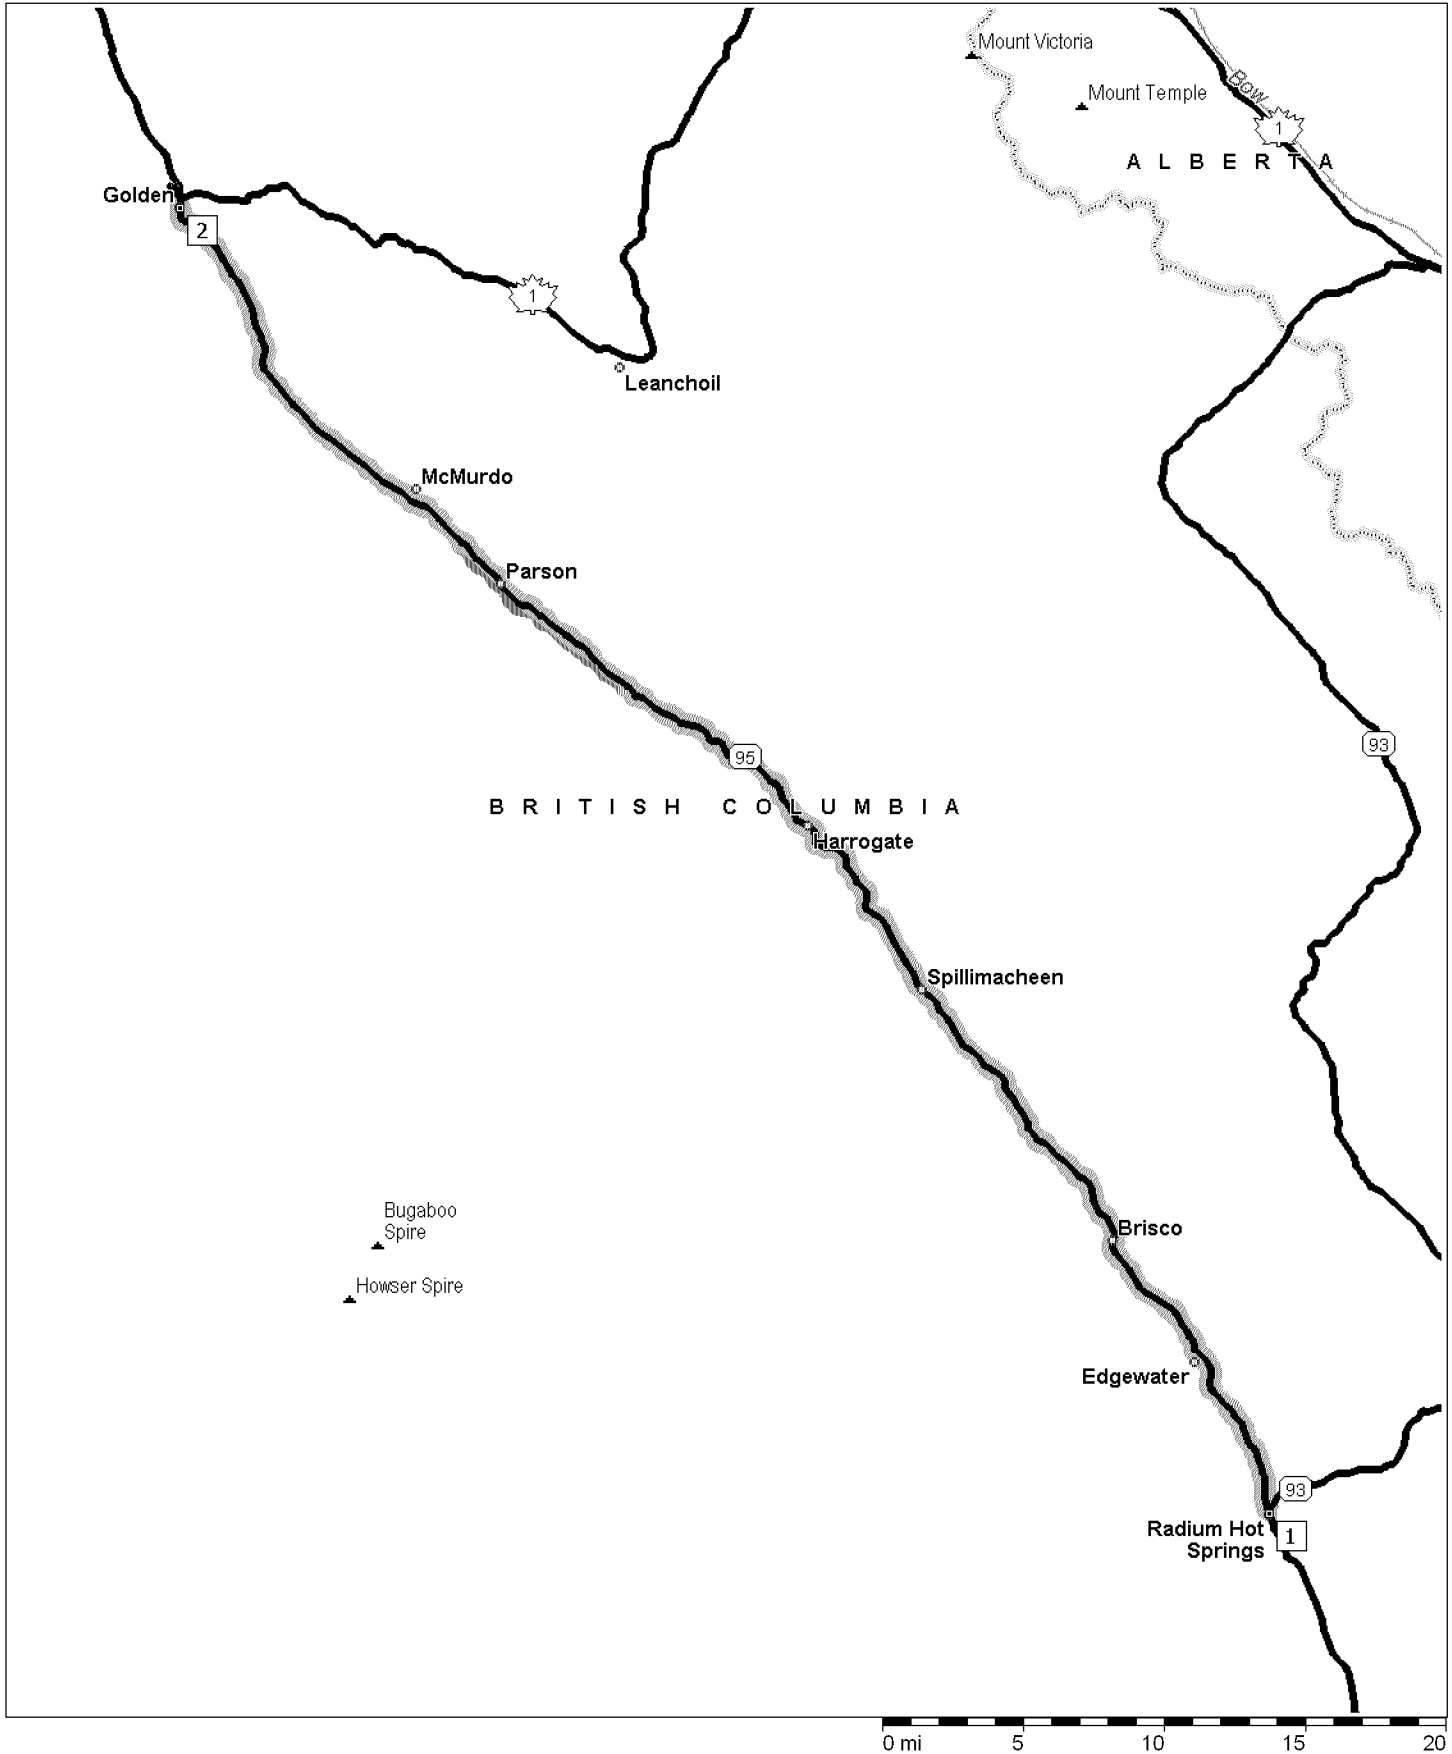

Radium Hot Springs to Golden

64.1 miles; 1 hour, 8 minutes

9:00 AM 0.0 mi  Depart Radium Hot Springs on HWY-93 [HWY-95] (North) for 174 yds
9:00 AM 0.1 mi Keep STRAIGHT onto HWY-95 for 64.0 mi
10:08 AM 64.1 mi  Arrive Golden