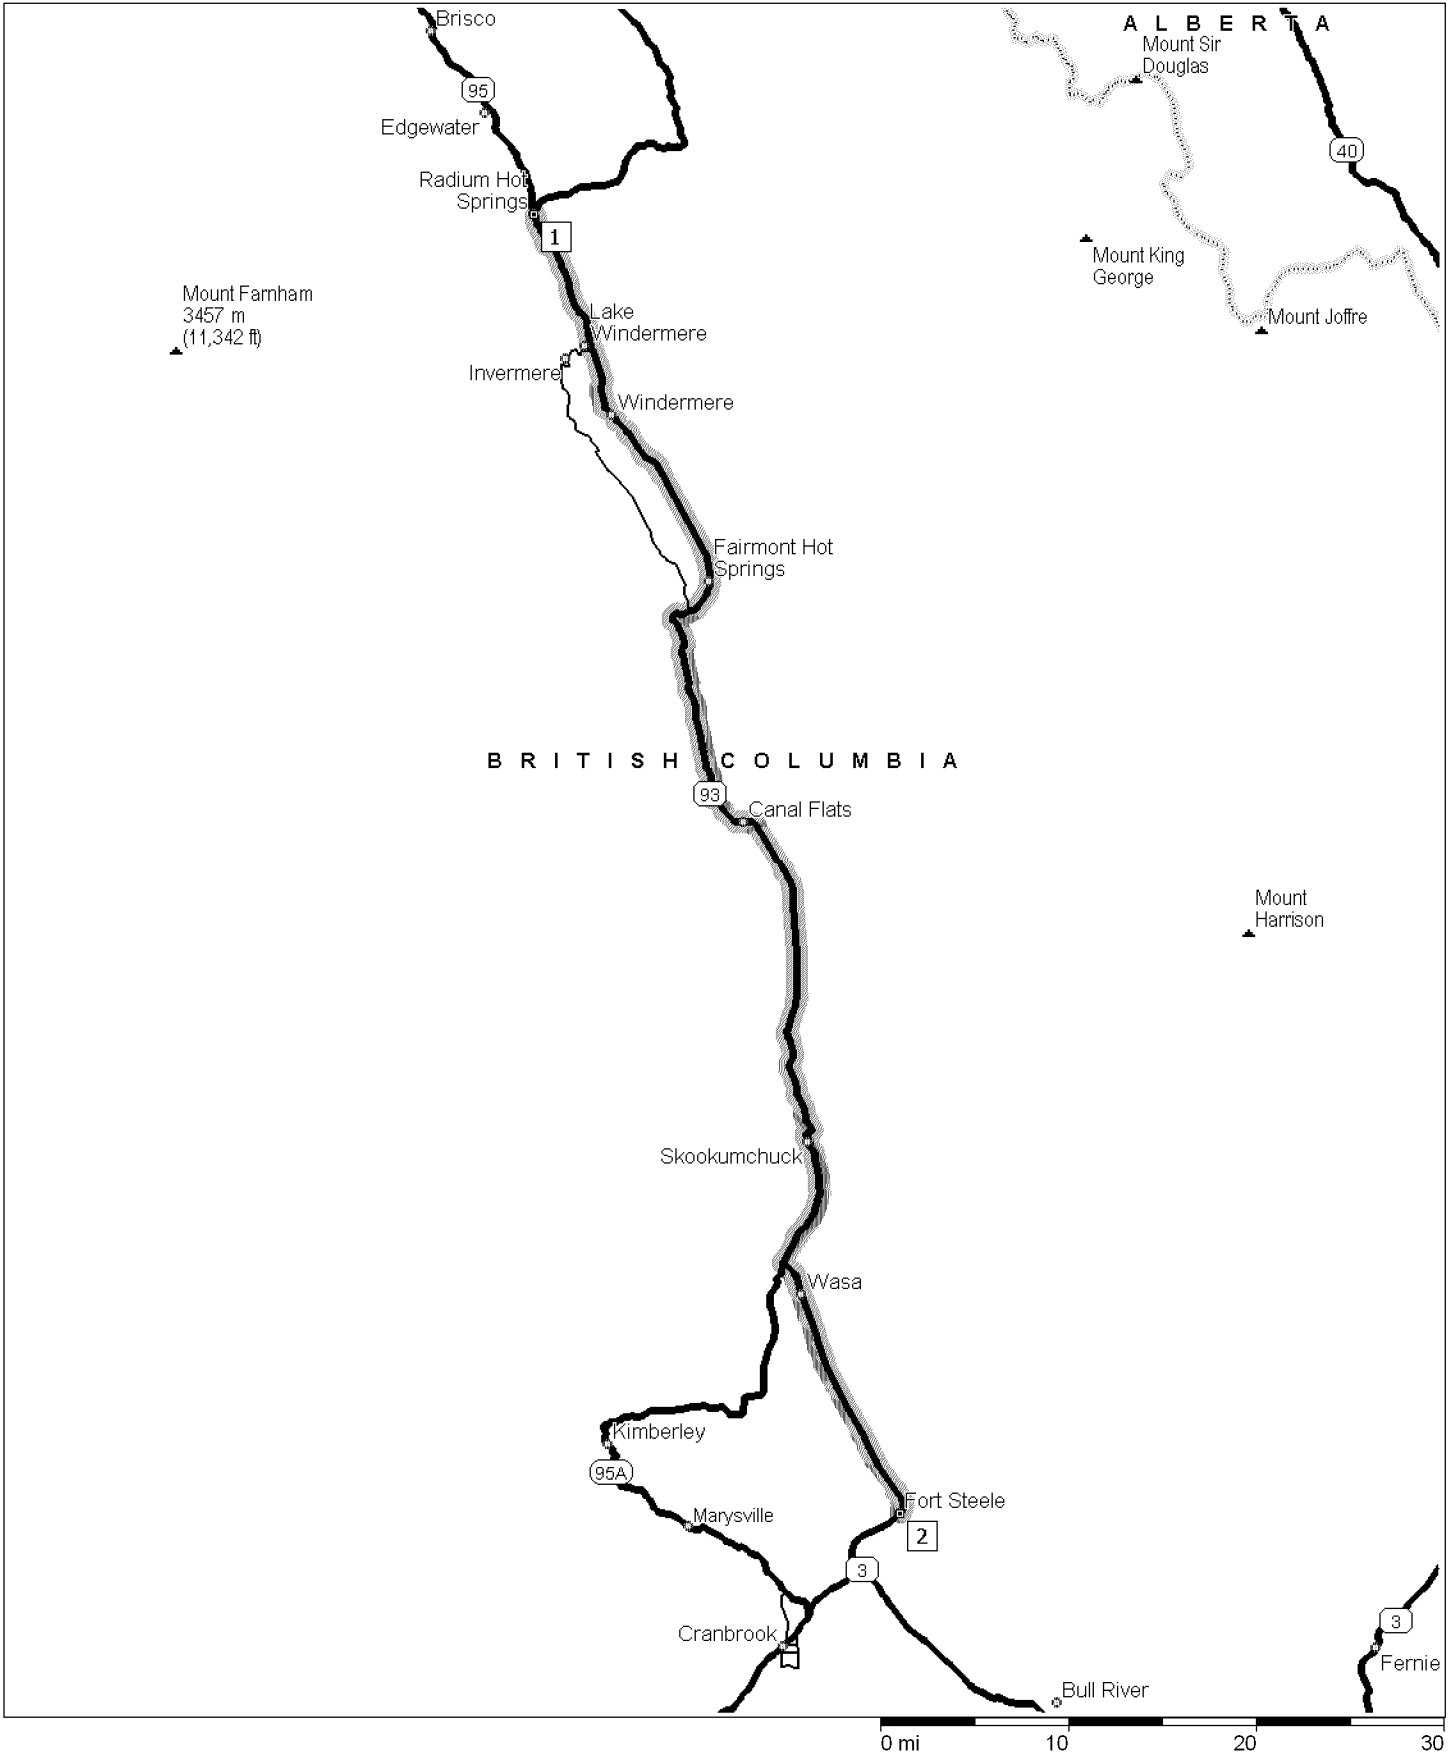

RadiumHotSprings_ fort_steele

78.8 miles; 1 hour, 22 minutes

9:00 AM 0.0 mi  Depart Radium Hot Springs on HWY-93 [HWY-95] (South) for 63.7 mi
10:07 AM 63.7 mi Turn LEFT to stay on HWY-93 [HWY-95] for 15.1 mi
10:22 AM 78.8 mi  Arrive Fort Steele