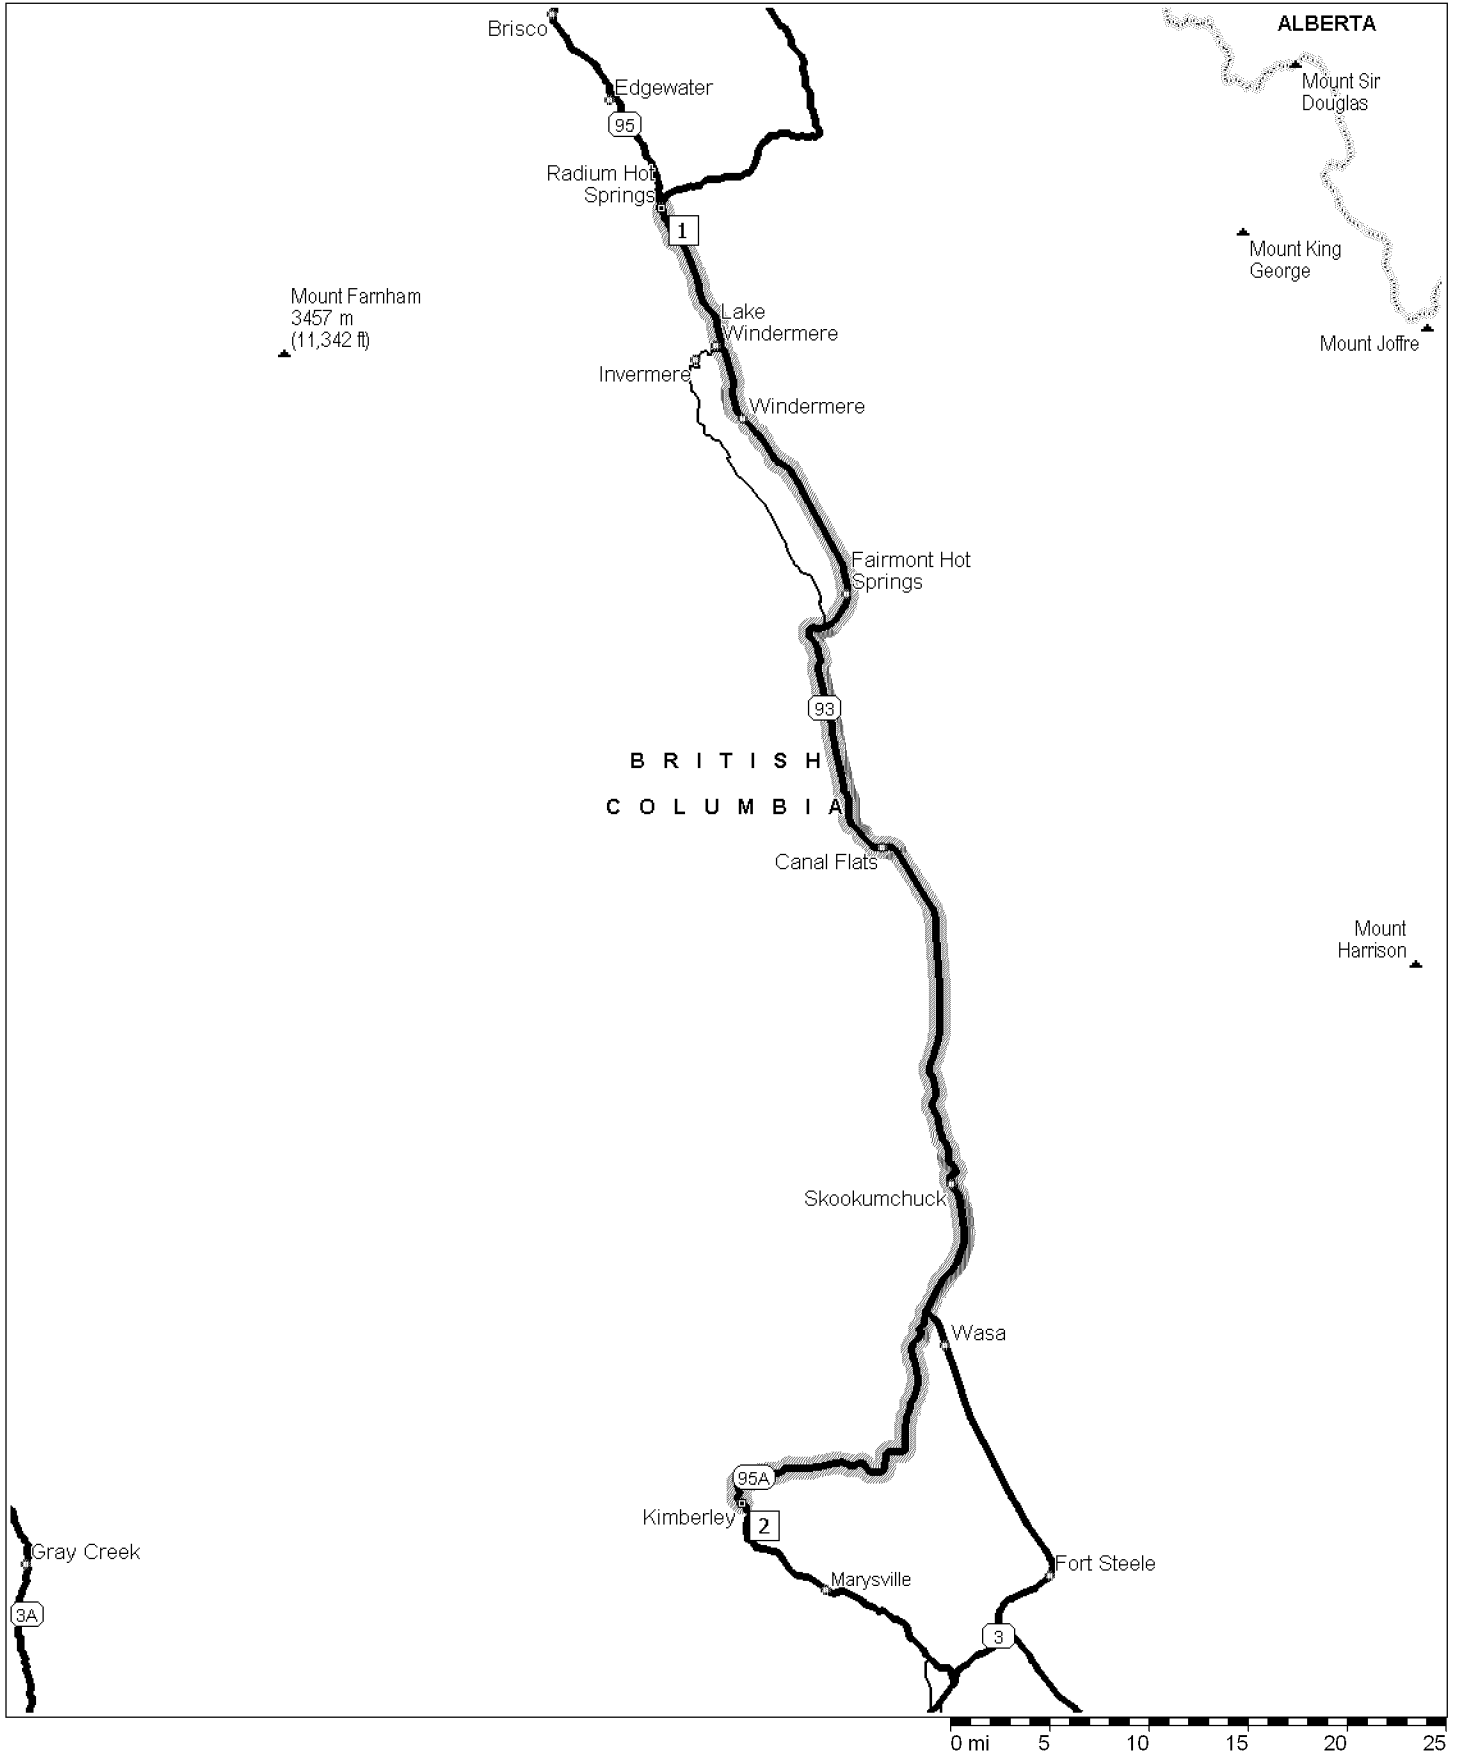

RadiumHotSprings_ Kimberley

82.1 miles; 1 hour, 31 minutes

9:00 AM 0.0 mi  Depart Radium Hot Springs on HWY-93 [HWY-95] (South) for 63.7 mi
10:07 AM 63.7 mi Keep STRAIGHT onto HWY-95A for 17.3 mi
10:28 AM 81.0 mi Turn LEFT to stay on HWY-95A for 1.2 mi
10:31 AM 82.1 mi  Arrive Kimberley